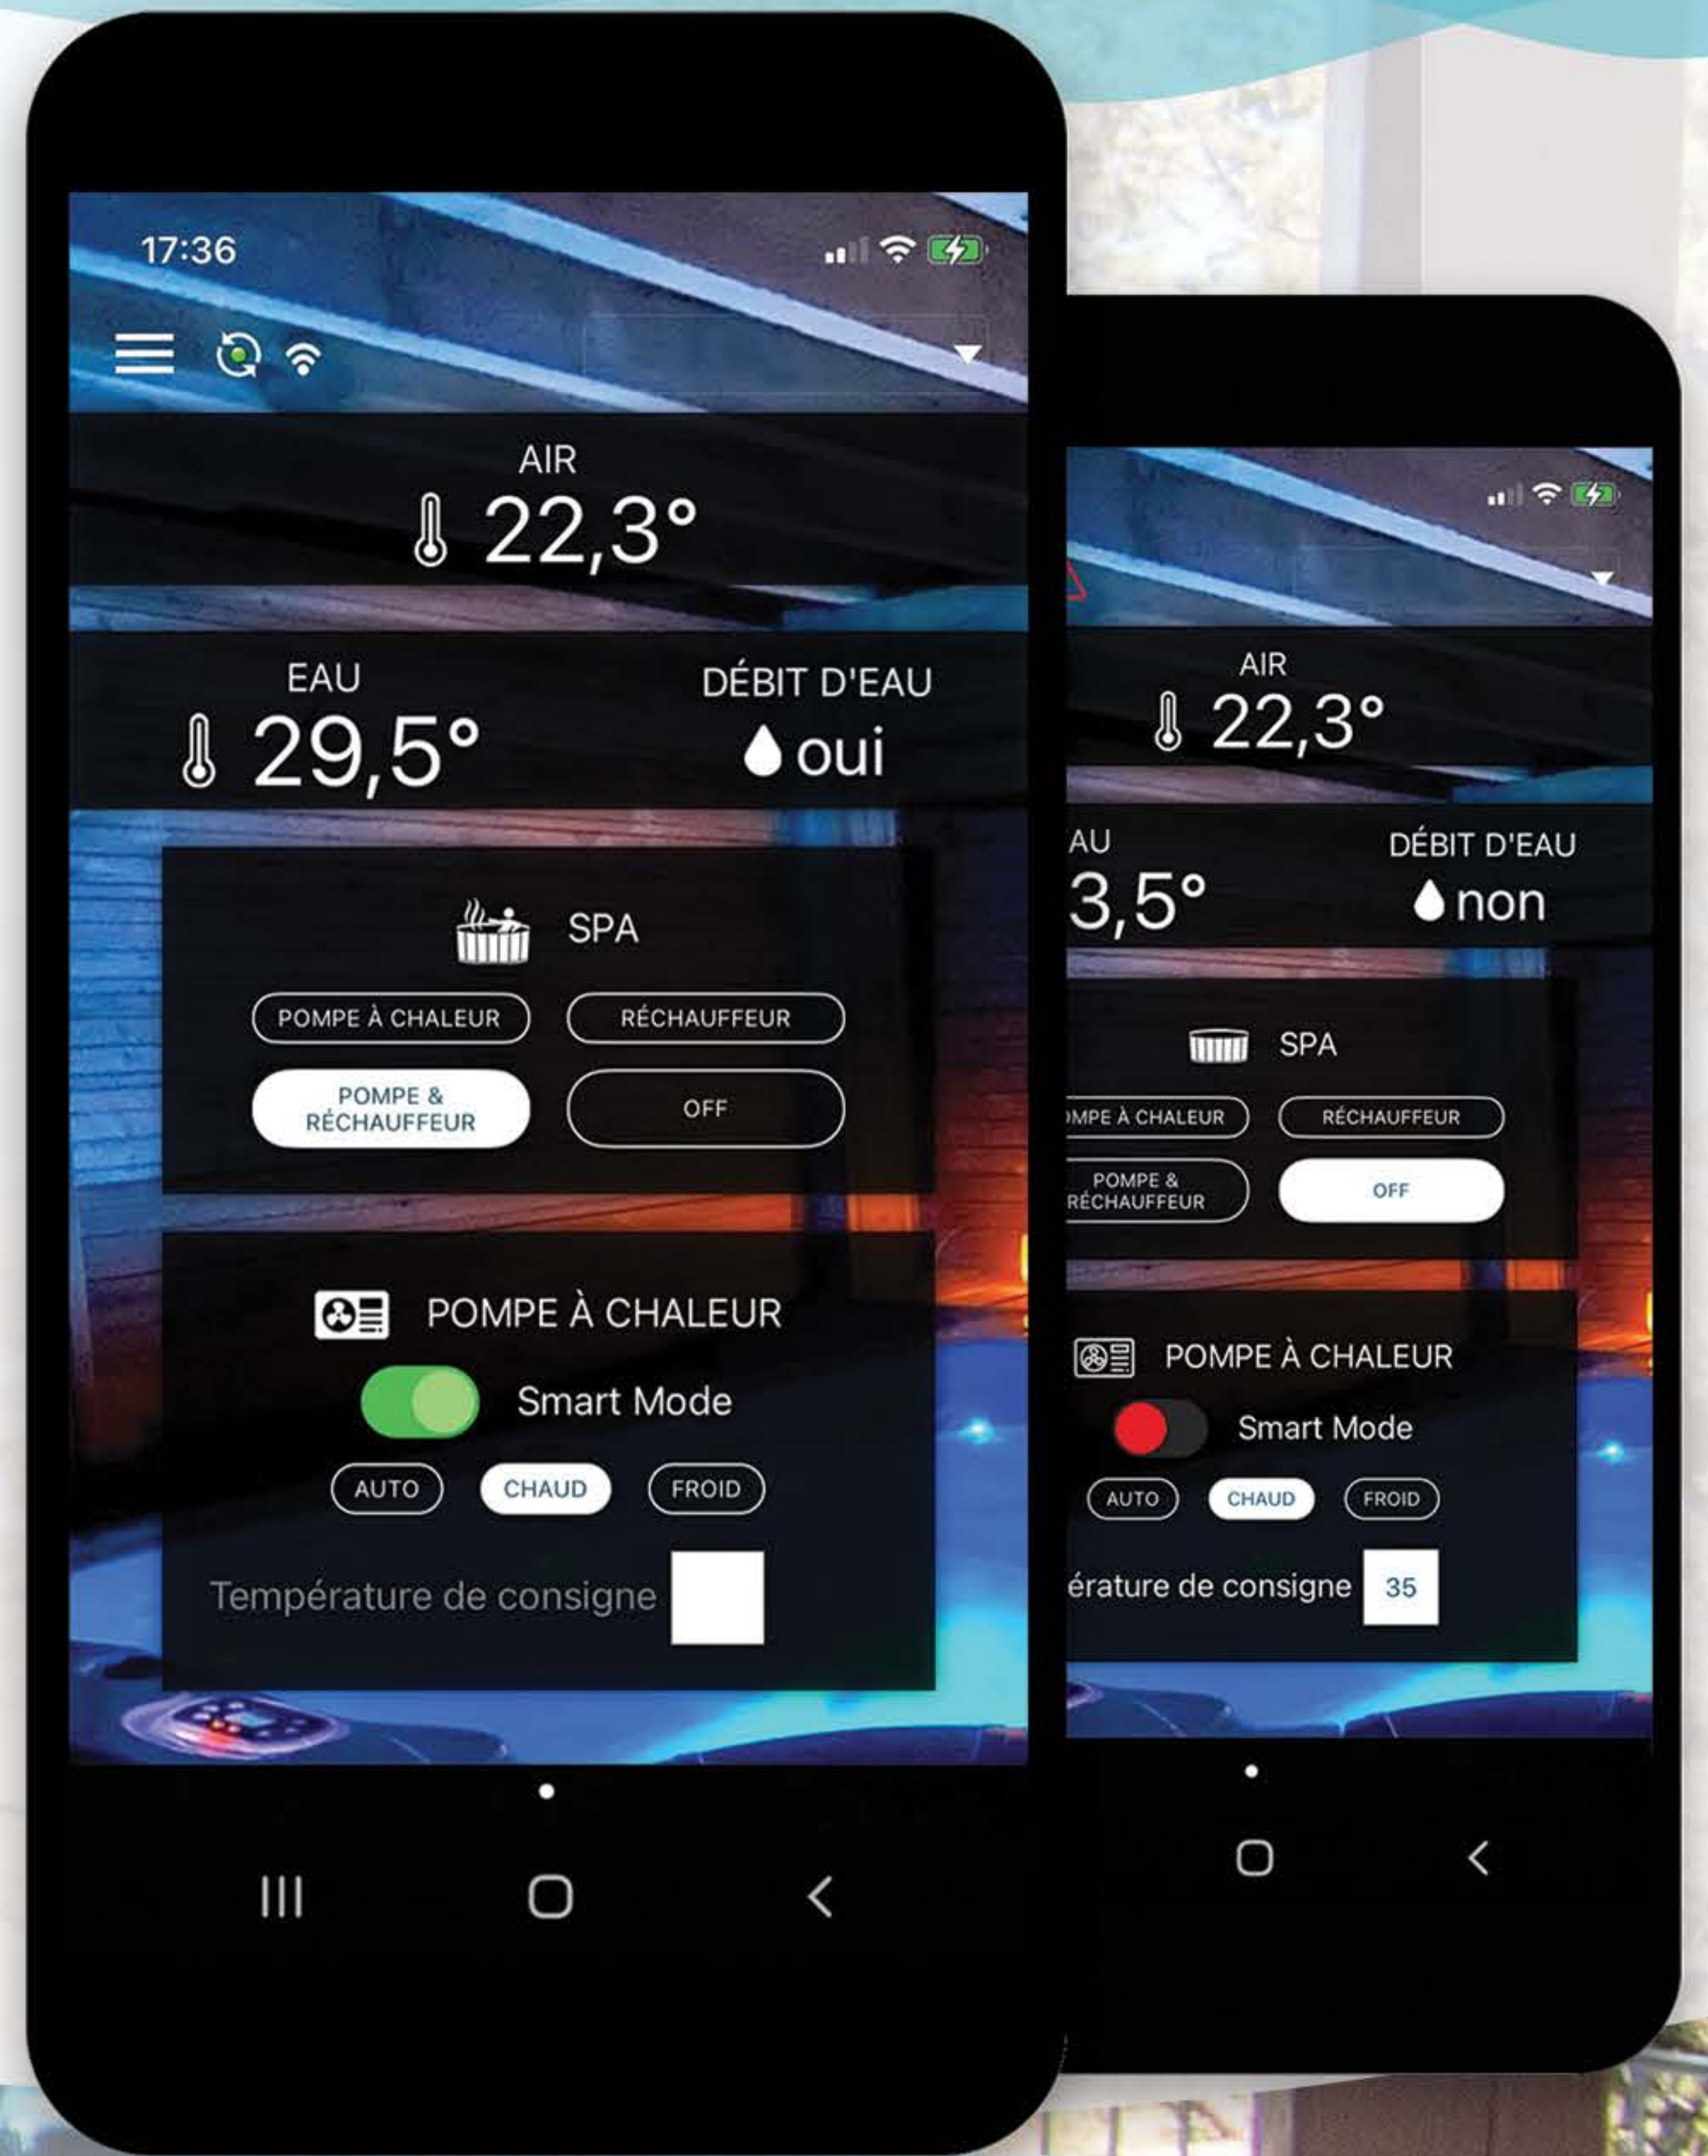

SAWY

A SMART BOX

FOR A LESS ENERGY-INTENSIVE SPA

ez POOL
.APP

CONNECT AND CONTROL YOUR SPA HEATING
WITH YOUR SMARTPHONE.

ez POOL
.APP

MADE IN
FRANCE

SAWY

A SMART BOX

FOR A LESS ENERGY-INTENSIVE SPA

ez POOL
.APP

CONNECT 
SIMPLIFI 
ECONOMIS 

CONNECT AND CONTROL YOUR SPA HEATING WITH YOUR SMARTPHONE.

- ✔ **Energy saving:** a heat pump reduces the consumption of electricity to heat your spa
- ✔ **Intelligence:** "hybrid" management of the type of heating (heat pump only, spa heater only or both at the same time)
- ✔ **Compatible with 99% of spas**
- ✔ **Connection** via WiFi and/or Bluetooth
- ✔ **Smartphone control** from the EZ Pool app